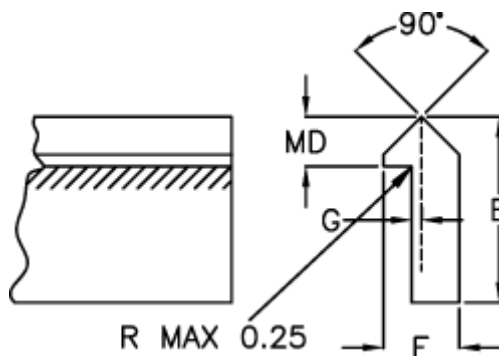

Data Sheet

Article number: 055621500

Description: Single edge track TS2 1500mm

Measures

E = 15.87

F = 6.35

G = 0.78

Kg/m = 0.509

MD(T) = 4.75